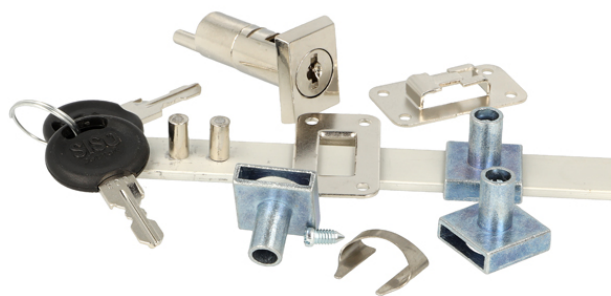

PRODUCT SHEET

Description:

Central Lock 4103/500mm, NPL, 8mm Pegs, CK SISO, W/Accessories & Bar

Item number:

14.04.043-0

Units	Box	Carton	HS Code	Barcode
Pcs.	24	120	8301300000	
				5704866038423

SISO A/S

Mileparken 11
DK-2740 Skovlunde
Denmark
VAT: DK 24786013